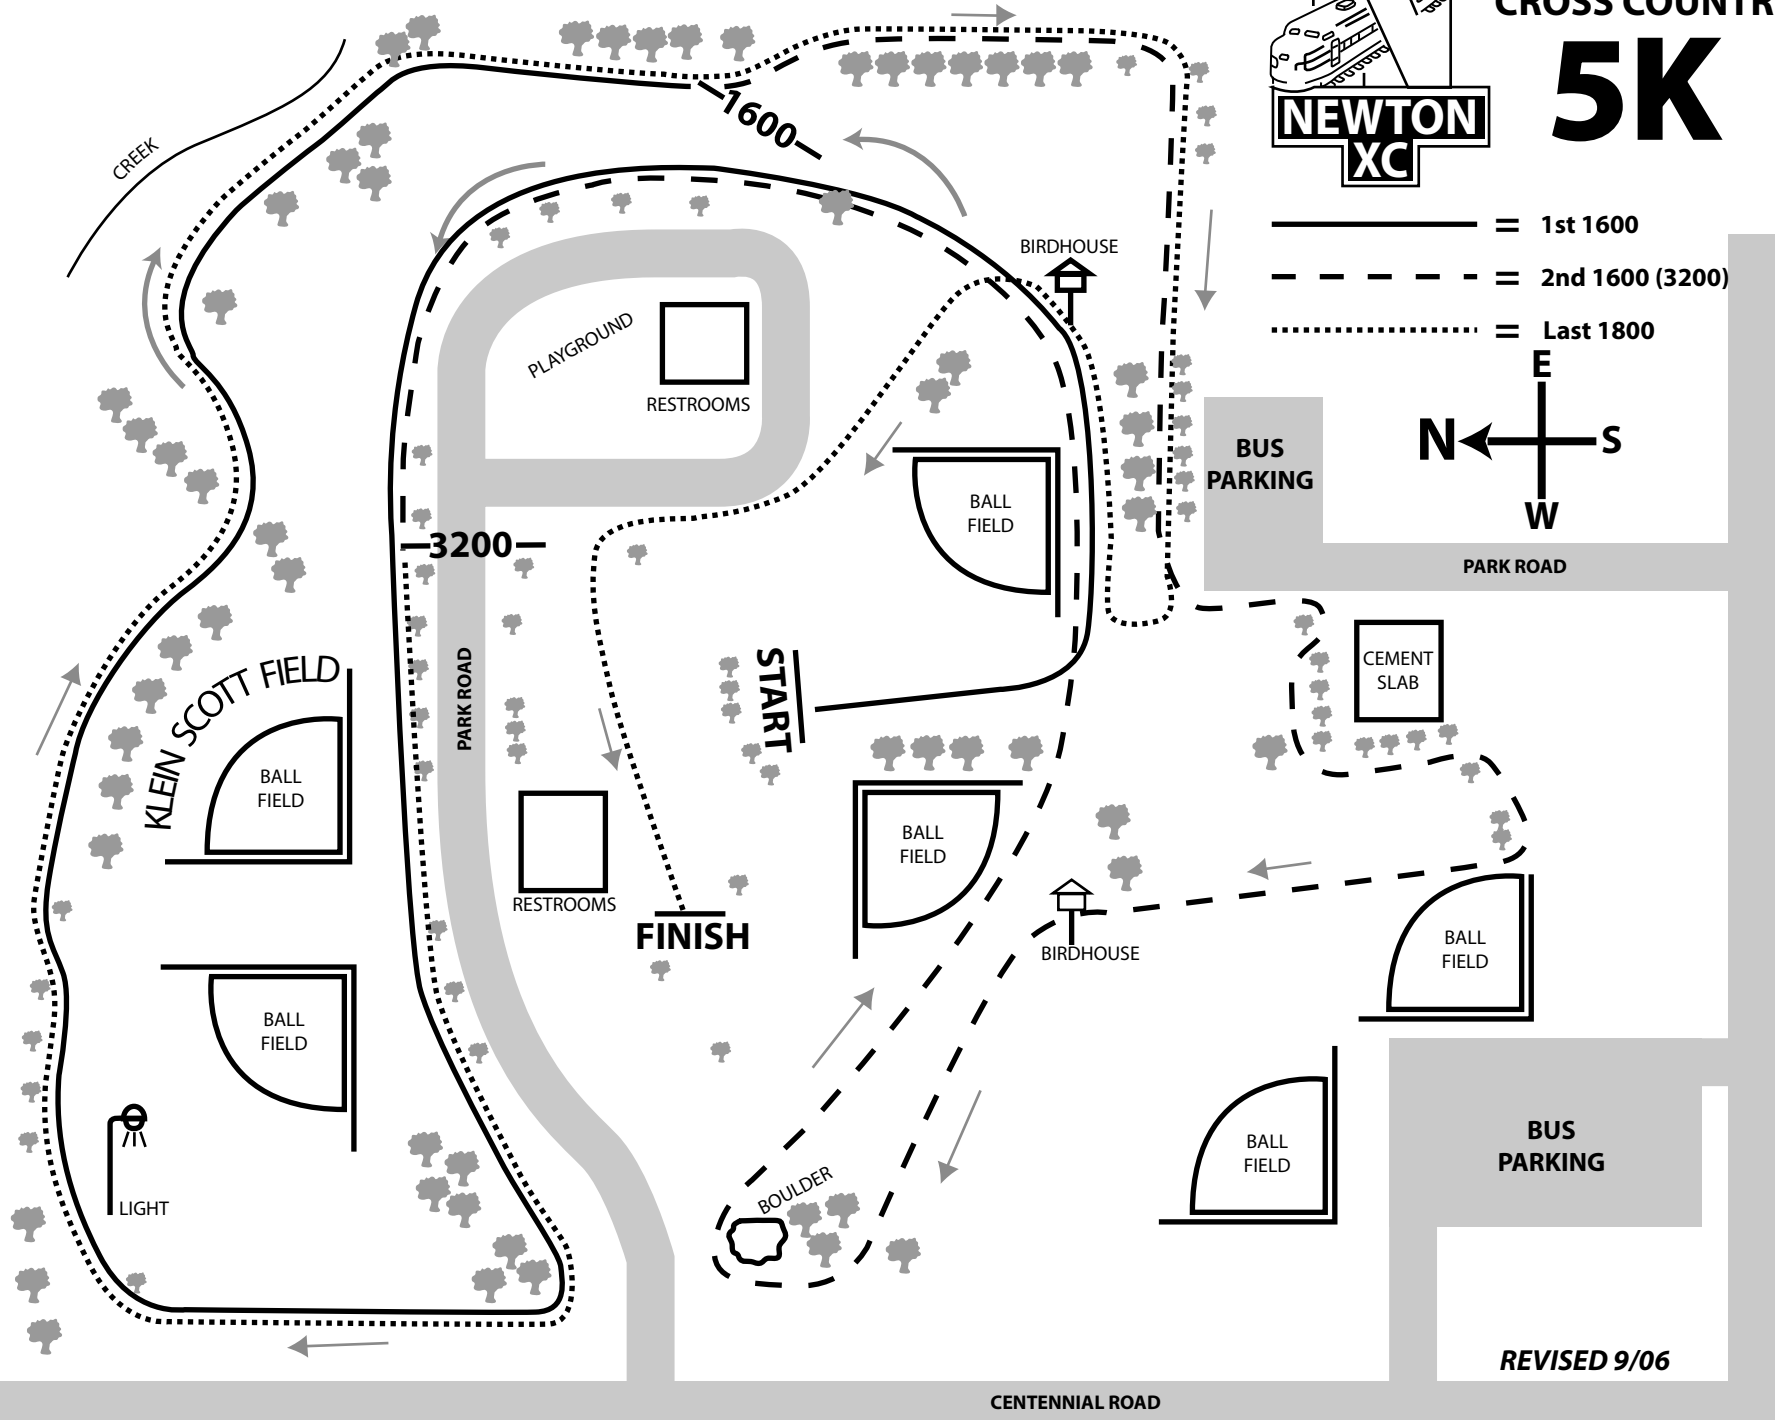

NEWTON CENTENNIAL PARK CROSS COUNTRY COURSE

5K

- = 1st 1600
- = 2nd 1600 (3200)
- = Last 1800

REVISED 9/06

CENTENNIAL ROAD