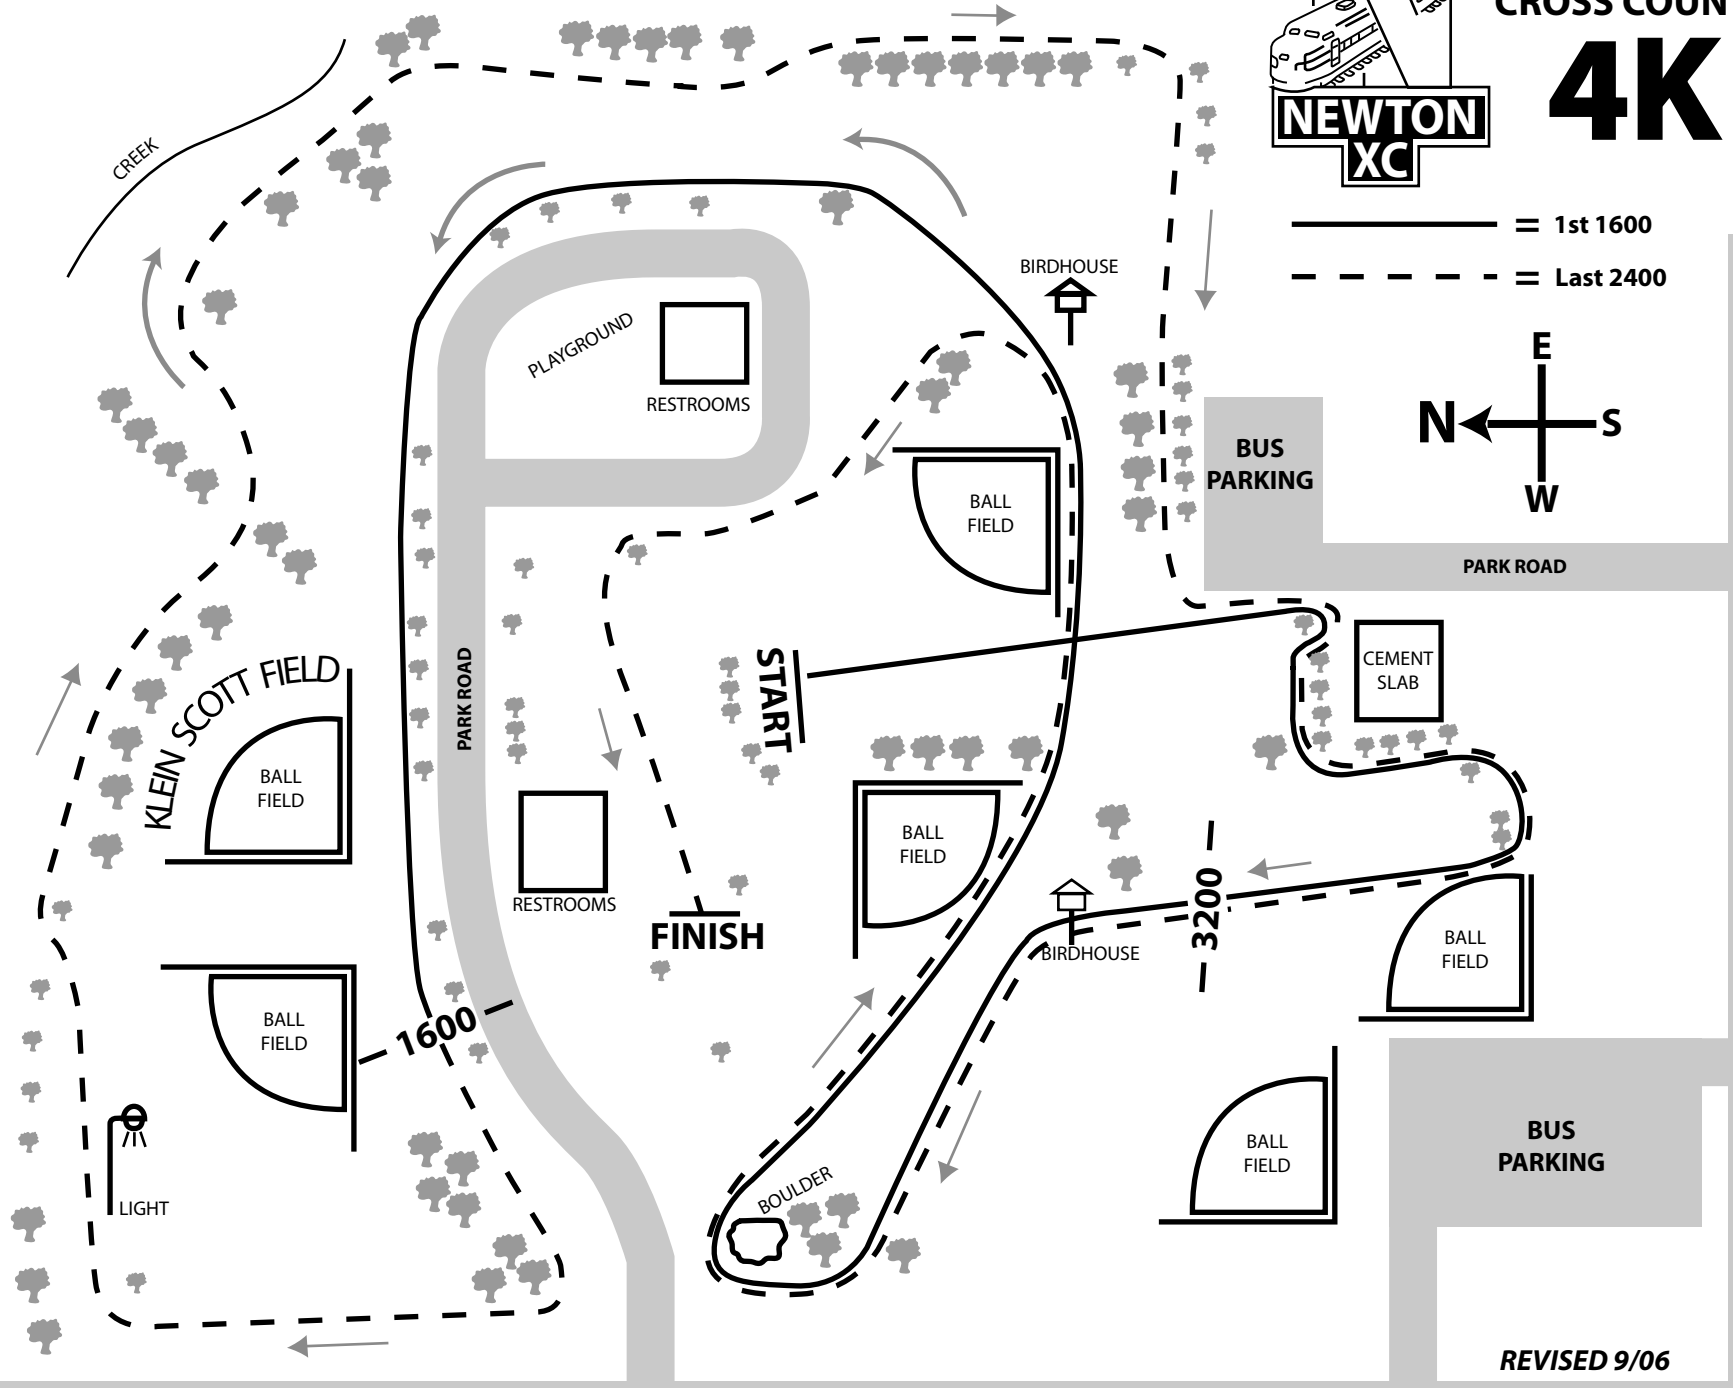

NEWTON CENTENNIAL PARK CROSS COUNTRY COURSE

4K

— = 1st 1600
- - - = Last 2400

REVISED 9/06

CENTENNIAL ROAD